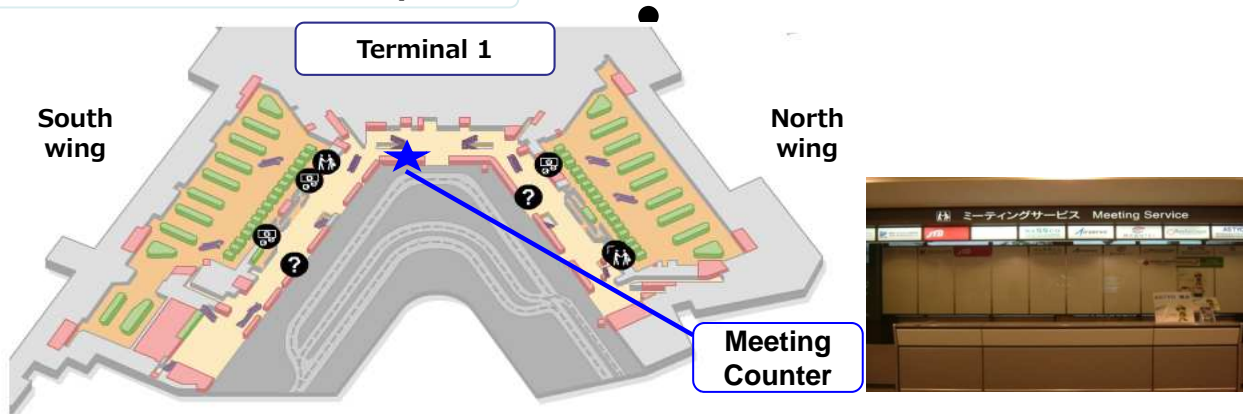

Information counter in the international arrival lobby of Narita and Haneda airport

We have a "Meeting Counter" at Narita International Airport(Terminal1/2) and Haneda International Airport (International Passenger Terminal) as below. We are using it as a meeting point from overseas visiting guests.

- ◆Narita Terminal1/2; Both are located in the center of the Arrival Lobby(1F) .
- ◆Haneda International Passenger Terminal; Arrival Lobby(2F)

Narita International Airport

1

Haneda International Airport

2