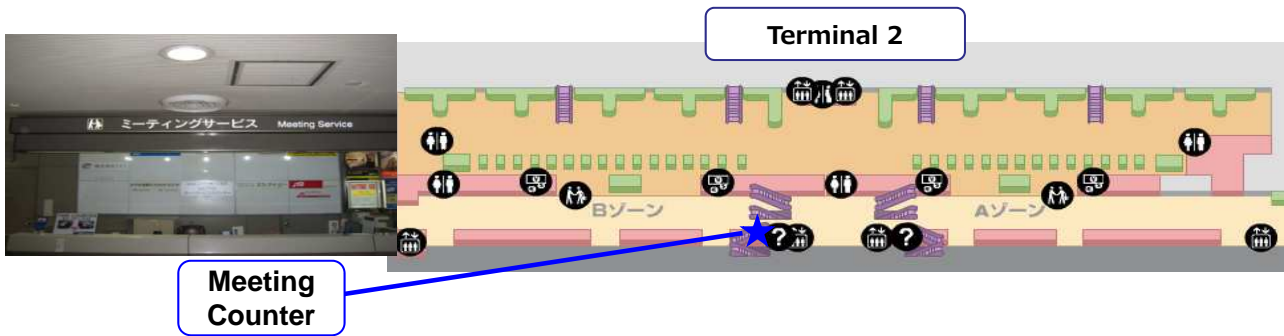

Information counter in the international arrival lobby of Narita and Haneda airport

We have a "Meeting Counter" at Narita International Airport(Terminal1/2) and Haneda International Airport (International Passenger Terminal) as below. We are using it as a meeting point from overseas visiting guests.

- ◆Narita Terminal1/2; Both are located in the center of the Arrival Lobby(1F) .
- ◆Haneda International Passenger Terminal; Arrival Lobby(2F)

Narita International Airport

1

Haneda International Airport

2