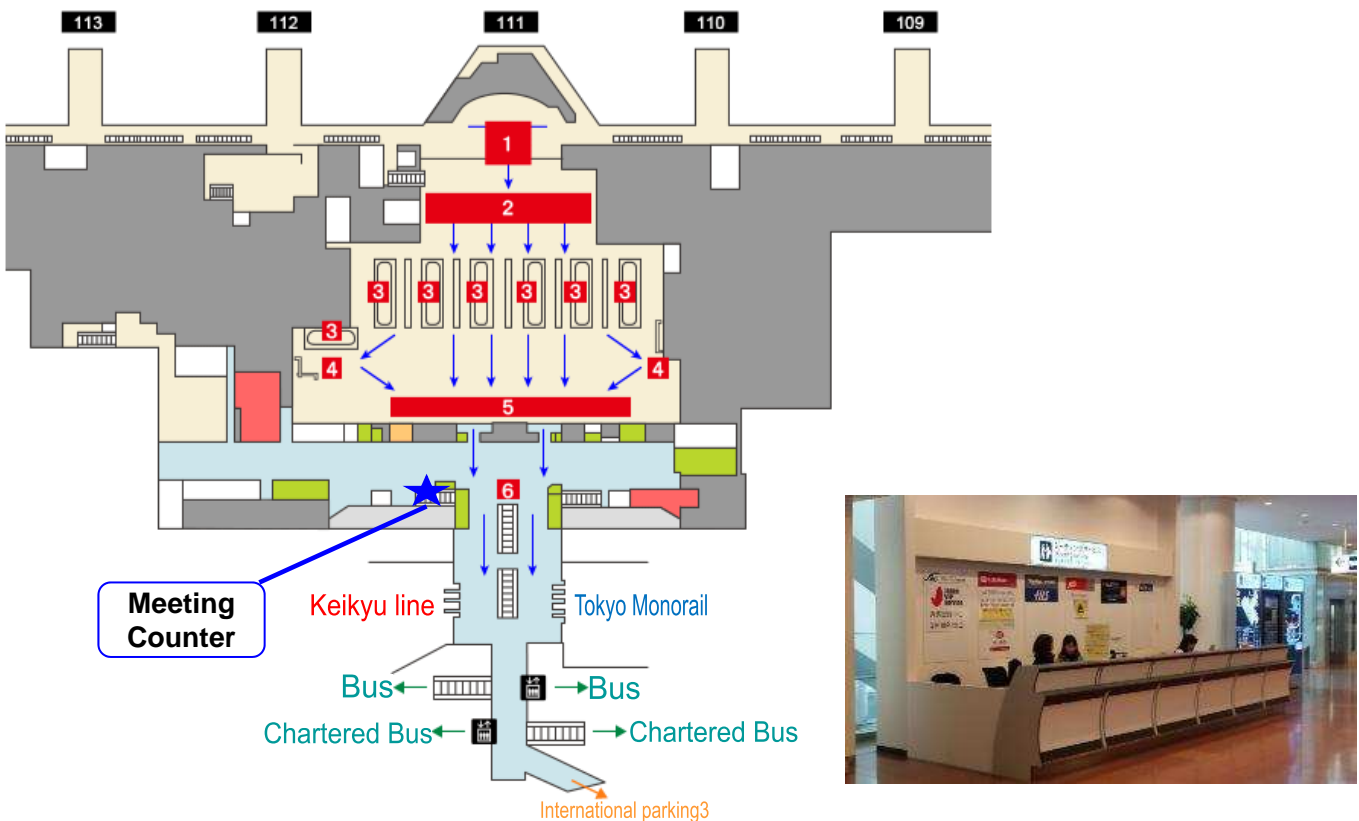

Information counter in the international arrival lobby of Narita and Haneda airport

We have a "Meeting Counter" at Narita International Airport(Terminal1/2) and Haneda International Airport (International Passenger Terminal) as below. We are using it as a meeting point from overseas visiting guests.

- ◆Narita Terminal1/2; Both are located in the center of the Arrival Lobby(1F) .
- ◆Haneda International Passenger Terminal; Arrival Lobby(2F)

Narita International Airport

1

Haneda International Airport

2